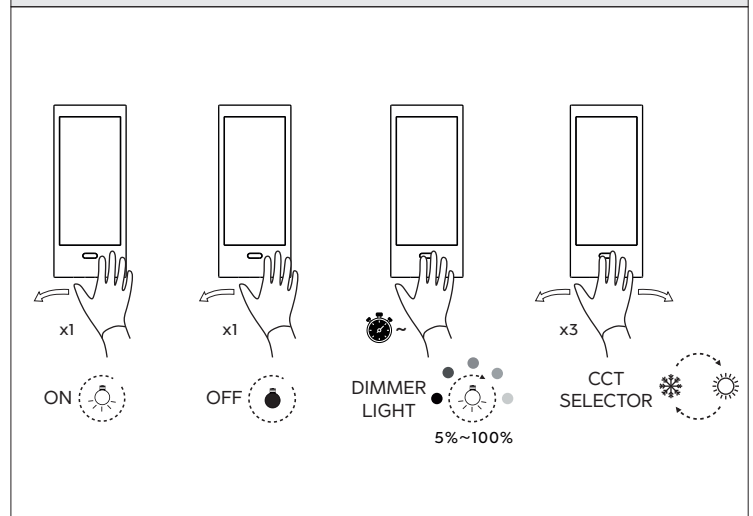

**K-PAD**

**K-PAD**

**K-PAD SDM**

**K-PAD SDM**

**K-PAD SDM D-M**

**K-PAD SDM D-M**

**K-PAD IR**

**K-PAD IR**

| Material        | Finish                 | H max.    | H min. |
|-----------------|------------------------|-----------|--------|
| laminate        | dark oak               | 30-80mm   | 1mm    |
| varnished       | bright white           | 140-160mm | 10mm   |
| wood            | natural                | 120-140mm | 10mm   |
| glass           | extra light serigraphy | 80-100mm  | 10mm   |
| Reflector label | gray polyester         | 180-200mm | 2mm    |