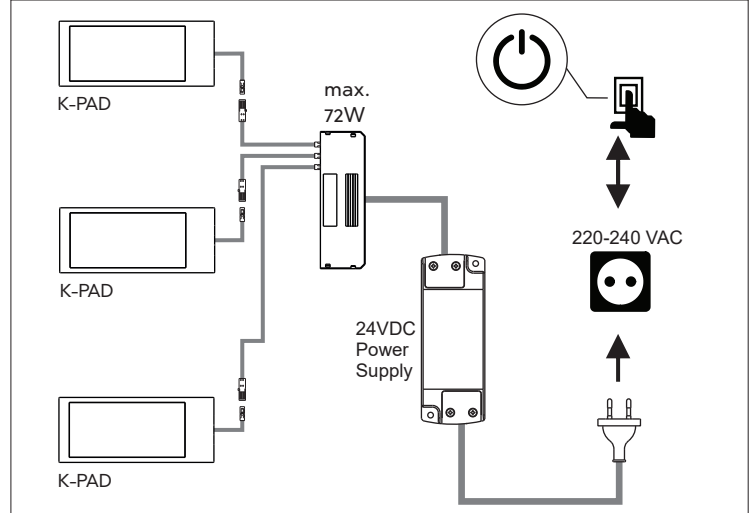

**K-PAD**

**K-PAD**

**K-PAD SDM**

**K-PAD SDM**

**K-PAD SDM D-M**

**K-PAD SDM D-M**

**K-PAD IR**

**K-PAD IR**

| Material        | Finish                 | H max.    | H min. |
|-----------------|------------------------|-----------|--------|
| laminate        | dark oak               | 30-80mm   | 1mm    |
| varnished       | bright white           | 140-160mm | 10mm   |
| wood            | natural                | 120-140mm | 10mm   |
| glass           | extra light serigraphy | 80-100mm  | 10mm   |
| Reflector label | gray polyester         | 180-200mm | 2mm    |