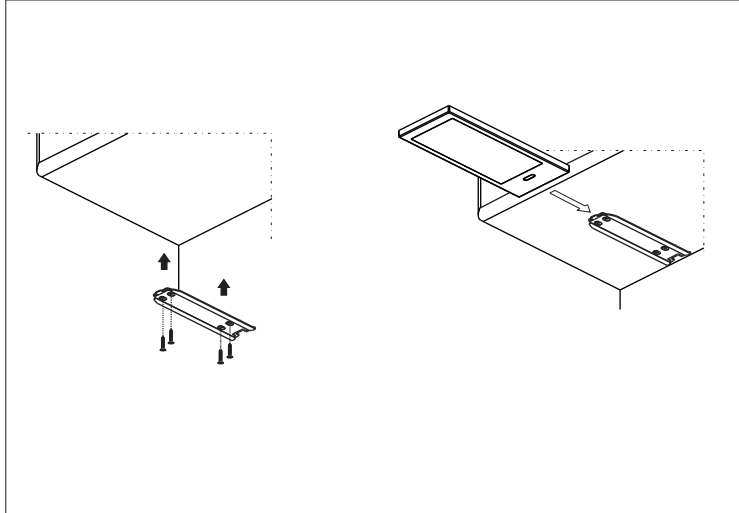

**K-PAD**

**K-PAD**

**K-PAD SDM**

**K-PAD SDM**

**K-PAD SDM D-M**

**K-PAD SDM D-M**

**K-PAD IR**

**K-PAD IR**

| Material        | Finish                 | H max.    | H min. |
|-----------------|------------------------|-----------|--------|
| laminate        | dark oak               | 30-80mm   | 1mm    |
| varnished       | bright white           | 140-160mm | 10mm   |
| wood            | natural                | 120-140mm | 10mm   |
| glass           | extra light serigraphy | 80-100mm  | 10mm   |
| Reflector label | gray polyester         | 180-200mm | 2mm    |