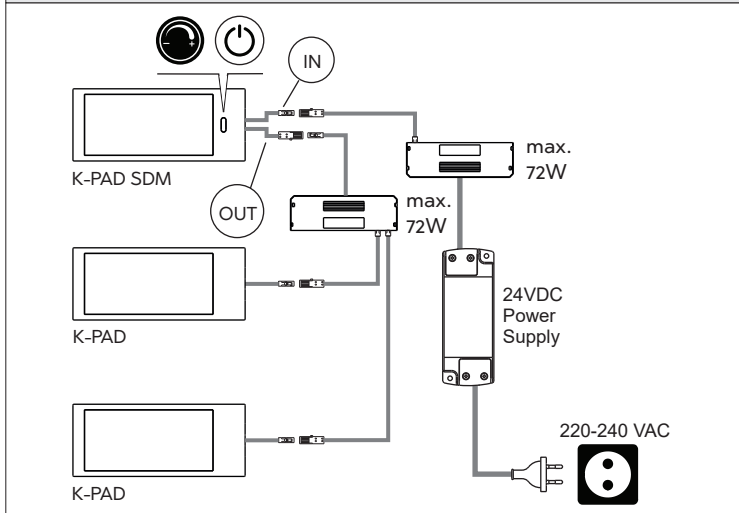

**K-PAD**

**K-PAD**

**K-PAD SDM**

**K-PAD SDM**

**K-PAD SDM D-M**

**K-PAD SDM D-M**

**K-PAD IR**

**K-PAD IR**

| Material        | Finish                 | H max.    | H min. |
|-----------------|------------------------|-----------|--------|
| laminate        | dark oak               | 30-80mm   | 1mm    |
| varnished       | bright white           | 140-160mm | 10mm   |
| wood            | natural                | 120-140mm | 10mm   |
| glass           | extra light serigraphy | 80-100mm  | 10mm   |
| Reflector label | gray polyester         | 180-200mm | 2mm    |

**K-PAD IR**

**K-PAD**