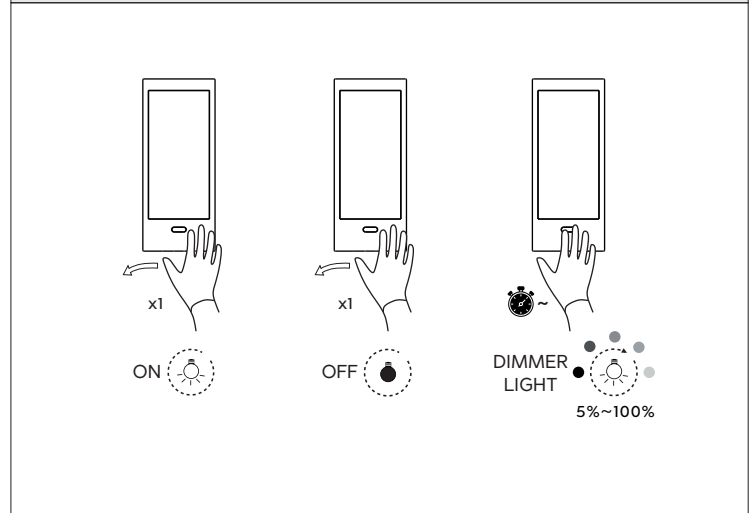

**K-PAD**

**K-PAD**

**K-PAD SDM**

**K-PAD SDM**

**K-PAD SDM D-M**

**K-PAD SDM D-M**

**K-PAD IR**

**K-PAD IR**

| Material        | Finish                 | H max.    | H min. |
|-----------------|------------------------|-----------|--------|
| laminate        | dark oak               | 30-80mm   | 1mm    |
| varnished       | bright white           | 140-160mm | 10mm   |
| wood            | natural                | 120-140mm | 10mm   |
| glass           | extra light serigraphy | 80-100mm  | 10mm   |
| Reflector label | gray polyester         | 180-200mm | 2mm    |