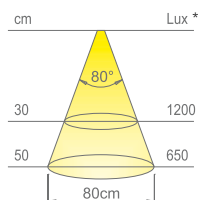

2000mm

**Application type:**

wardrobe, kitchen larder

**Installation:**

recessed

**APEX H7** is designed to be recessed installed flush with the panel in a through milled groove which is 9mm wide and 7mm deep. Its length can be adapted to your needs, with a minimum of 300mm and a maximum of 3000mm. **APEX H7** is recommended for vertical installation on the sides of wardrobes, and on kitchen larders.

**Colour appearance** natural white  
**Colour temperature** 4000 K  
**Luminous efficiency** 82 lm/W  
**CRI** Ra ≥ 80

**Colour appearance** warm white  
**Colour temperature** 3000 K  
**Luminous efficiency** 82 lm/W  
**CRI** Ra ≥ 80