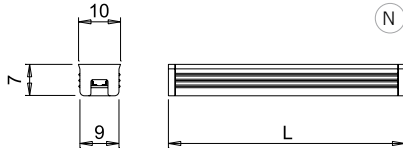

2000mm

**Application type:**

wardrobe, kitchen larder

**Installation:**

recessed

**APEX H7** is designed to be recessed installed flush with the panel in a through milled groove which is 9mm wide and 7mm deep. Its length can be adapted to your needs, with a minimum of 300mm and a maximum of 3000mm. **APEX H7** is recommended for vertical installation on the sides of wardrobes, and on kitchen larders.

This drawing shows the profile's overall dimensions. See installation manual for more details.

**APEX H7 HI** is designed for recessed installation in a blind or through milled groove which is 9mm wide and 7mm deep.