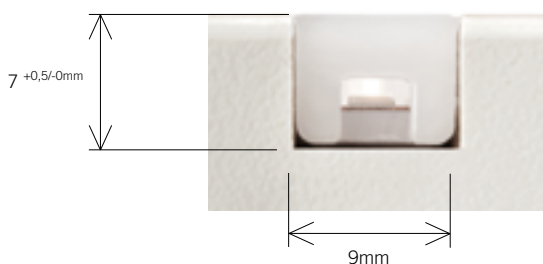

2000mm

**Application type:**

wardrobe, kitchen larder

**Installation:**

recessed

**APEX H7** is designed to be recessed installed flush with the panel in a through milled groove which is 9mm wide and 7mm deep. Its length can be adapted to your needs, with a minimum of 300mm and a maximum of 3000mm. **APEX H7** is recommended for vertical installation on the sides of wardrobes, and on kitchen larders.

This drawing shows the profile's overall dimensions. See installation manual for more details.

**APEX H7 HI** is designed for recessed installation in a blind or through milled groove which is 9mm wide and 7mm deep.

The specific **APEX H7 HI**'s shape allows the profile to be installed perfectly flush with the panel without emerging from the milled groove.

APEX H7 profile alone with relative accessories (screen and heads) for customisation also available. For details consult the **Flexyled collection catalogue** available also on [www.domusline.com](http://www.domusline.com)