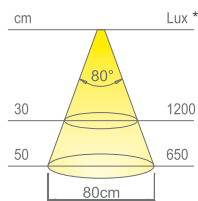

2000mm

**Application type:**

wardrobe, kitchen larder

**Installation:**

recessed

**APEX H7** is designed to be recessed installed flush with the panel in a through milled groove which is 9mm wide and 7mm deep. Its length can be adapted to your needs, with a minimum of 300mm and a maximum of 3000mm. **APEX H7** is recommended for vertical installation on the sides of wardrobes, and on kitchen larders.

**Colour appearance** natural white  
**Colour temperature** 4000 K  
**Luminous efficiency** 82 lm/W  
**CRI** Ra ≥ 80

**Colour appearance** warm white  
**Colour temperature** 3000 K  
**Luminous efficiency** 82 lm/W  
**CRI** Ra ≥ 80