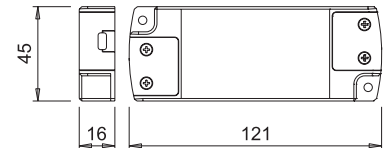

**SL6/24D**

for 24Vdc LED

<b>Code</b>	0846601
<b>Input</b>	220-240Vac
<b>Output</b>	24Vdc
<b>Power</b>	7.2W
<b>Input wiring</b>	2000mm power cord with Europlug
<b>Output wiring</b>	500mm cord with 6-way Micro24 female distributor

**FLAT15/24D**

for 24Vdc LED

<b>Code</b>	0846701
<b>Input</b>	220-240Vac
<b>Output</b>	24Vdc
<b>Power</b>	15W
<b>Input wiring</b>	2000mm power cord with Europlug
<b>Output wiring</b>	500mm cord with 6-way Micro24 female distributor