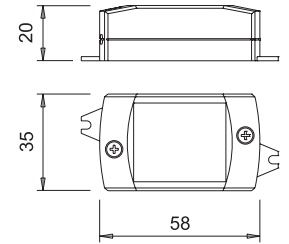

**SL6/24D**

for 24Vdc LED

<b>Code</b>	0846601
<b>Input</b>	220-240Vac
<b>Output</b>	24Vdc
<b>Power</b>	7.2W
<b>Input wiring</b>	2000mm power cord with Europlug
<b>Output wiring</b>	500mm cord with 6-way Micro24 female distributor

**FLAT15/24D**

for 24Vdc LED

<b>Code</b>	0846701
<b>Input</b>	220-240Vac
<b>Output</b>	24Vdc
<b>Power</b>	15W
<b>Input wiring</b>	2000mm power cord with Europlug
<b>Output wiring</b>	500mm cord with 6-way Micro24 female distributor

**ST30/24D**

for 24Vdc LED

<b>Code</b>	0859101
<b>Input</b>	220-240Vac
<b>Output</b>	24Vdc
<b>Power</b>	30W
<b>Input wiring</b>	2000mm power cord with Europlug
<b>Output wiring</b>	500mm cord with 10-way Micro24 female distributor