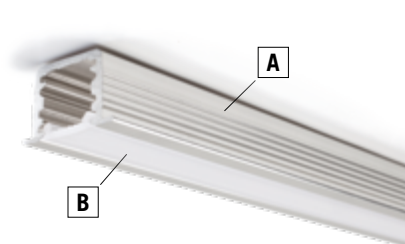

This design highlights the profile's overall dimensions. See installation manual for more details.

DIVA

Aluminium profile and accessories for recessed installation

Code	Model	Length	Finish
31774_/_/200	A - Aluminium profile	2000 mm	see table
31774_/_/300	A - Aluminium profile	3000 mm	see table
3032101/200	B - Diffuser screen	2000 mm	opaline
3032101/300	B - Diffuser screen	3000 mm	opaline
4005310	C - 2 heads		aluminium
4005332	C - 2 heads		black matt

Code	Finish
05	aluminium
32	black matt

Compatible with:

FLEXILED HE CR*	54
FLEXILED UHE6B PW	32
FLEXILED SHE6B PW	36
FLEXILED HE6B PW	40
FLEXILED HE PW*	44
FLEXILED HE8 TW PW	48

* Recommended

ALUMINIUM (code 05)

BLACK MATT (code 32)

This design highlights the profile's overall dimensions. See installation manual for more details.

SPLITTY

Aluminium profile and accessories for recessed installation

Code	Model	Length	Finish
4107105/200	A - Aluminium profile	2000 mm	aluminium
4107105/300	A - Aluminium profile	3000 mm	aluminium
3032101/200	B - Diffuser screen	2000 mm	opaline
3032101/300	B - Diffuser screen	3000 mm	opaline
4006210	C - 2 heads for through-milled groove		aluminium
	D - 2 heads for blind groove		aluminium