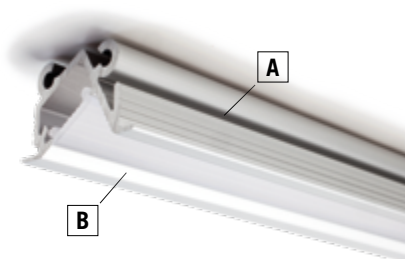

This design highlights the profile's overall dimensions. See installation manual for more details.

DIVA

Aluminium profile and accessories for recessed installation

Code	Model	Length	Finish
31774_/_/200	A - Aluminium profile	2000 mm	see table
31774_/_/300	A - Aluminium profile	3000 mm	see table
3032101/200	B - Diffuser screen	2000 mm	opaline
3032101/300	B - Diffuser screen	3000 mm	opaline
4005310	C - 2 heads		aluminium
4005332	C - 2 heads		black matt

BLACK MATT (code 32)

This design highlights the profile's overall dimensions. See installation manual for more details.

SPLITTY

Aluminium profile and accessories for recessed installation

Code	Model	Length	Finish
4107105/200	A - Aluminium profile	2000 mm	aluminium
4107105/300	A - Aluminium profile	3000 mm	aluminium
3032101/200	B - Diffuser screen	2000 mm	opaline
3032101/300	B - Diffuser screen	3000 mm	opaline
4006210	C - 2 heads for through-milled groove		aluminium
	D - 2 heads for blind groove		aluminium

Compatible with:

FLEXILED HE CR*	54
FLEXILED UHE6B PW	32
FLEXILED SHE6B PW	36
FLEXILED HE6B PW	40
FLEXILED HE PW*	44
FLEXILED HE8 TW PW	48

* Recommended

CONFIGURATION WITH HEADS FOR THROUGH-MILLED GROOVE