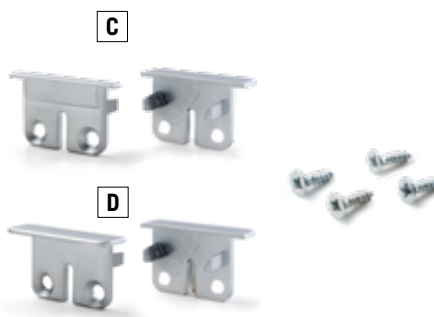

BLACK MATT (code 32)

This design highlights the profile's overall dimensions. See installation manual for more details.

SPLITTY

Aluminium profile and accessories for recessed installation

Code	Model	Length	Finish
4107105/200	A - Aluminium profile	2000 mm	aluminium
4107105/300	A - Aluminium profile	3000 mm	aluminium
3032101/200	B - Diffuser screen	2000 mm	opaline
3032101/300	B - Diffuser screen	3000 mm	opaline
4006210	C - 2 heads for through-milled groove		aluminium
	D - 2 heads for blind groove		aluminium

Compatible with:

FLEXILED HE CR*	54
FLEXILED UHE6B PW	32
FLEXILED SHE6B PW	36
FLEXILED HE6B PW	40
FLEXILED HE PW*	44
FLEXILED HE8 TW PW	48

* Recommended

CONFIGURATION WITH HEADS FOR THROUGH-MILLED GROOVE