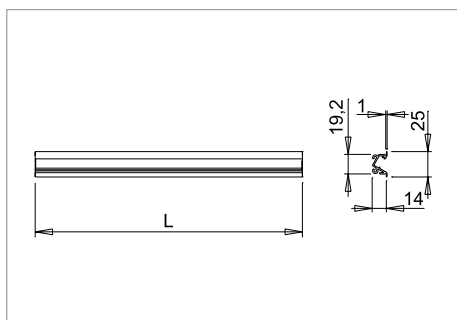

This design highlights the profile's overall dimensions. See installation manual for more details.

DIVA

Aluminium profile and accessories for recessed installation

Code	Model	Length	Finish
31774_/_/200	A - Aluminium profile	2000 mm	see table
31774_/_/300	A - Aluminium profile	3000 mm	see table
3032101/200	B - Diffuser screen	2000 mm	opaline
3032101/300	B - Diffuser screen	3000 mm	opaline
4005310	C - 2 heads		aluminium
4005332	C - 2 heads		black matt

BLACK MATT (code 32)

This design highlights the profile's overall dimensions. See installation manual for more details.

SPLITTY

Aluminium profile and accessories for recessed installation

Code	Model	Length	Finish
4107105/200	A - Aluminium profile	2000 mm	aluminium
4107105/300	A - Aluminium profile	3000 mm	aluminium
3032101/200	B - Diffuser screen	2000 mm	opaline
3032101/300	B - Diffuser screen	3000 mm	opaline
4006210	C - 2 heads for through-milled groove		aluminium
	D - 2 heads for blind groove		aluminium