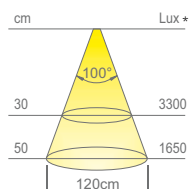

Colour appearance	natural white
Colour temperature	4200 Kelvin
Luminous efficiency	85 lm/W
CRI	Ra ≥ 80

Colour appearance	warm white
Colour temperature	3100 Kelvin
Luminous efficiency	85 lm/W
CRI	Ra ≥ 80

Colour appearance	super warm white
Colour temperature	2700 Kelvin
Luminous efficiency	85 lm/W
CRI	Ra ≥ 80

* values referring to FLEXYLED SHE6 PW PRO 1000mm

A PRODUCT AVAILABLE. VALIDATED TECHNICAL AND PHOTOMETRIC DATA.