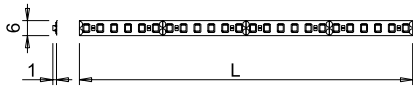

Colour appearance	super warm white
Colour temperature	2700 Kelvin
Luminous efficiency	85 lm/W
CRI	Ra ≥ 80

* values referring to FLEXYLED SHE6 PW PRO 1000mm

A PRODUCT AVAILABLE. VALIDATED TECHNICAL AND PHOTOMETRIC DATA.