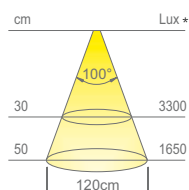

Colour appearance	natural white
Colour temperature	4200 Kelvin
Luminous efficiency	85 lm/W
CRI	Ra ≥ 80

Colour appearance	warm white
Colour temperature	3100 Kelvin
Luminous efficiency	85 lm/W
CRI	Ra ≥ 80

Colour appearance	super warm white
Colour temperature	2700 Kelvin
Luminous efficiency	85 lm/W
CRI	Ra ≥ 80

* values referring to FLEXYLED SHE6 PW PRO 1000mm

A PRODUCT AVAILABLE. VALIDATED TECHNICAL AND PHOTOMETRIC DATA.