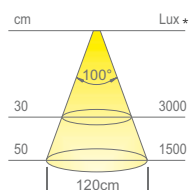

Colour appearance	natural white
Colour temperature	4200 Kelvin
Luminous efficiency	85 lm/W
CRI	Ra ≥ 80

Colour appearance	warm white
Colour temperature	3100 Kelvin
Luminous efficiency	85 lm/W
CRI	Ra ≥ 80

Colour appearance	super warm white
Colour temperature	2700 Kelvin
Luminous efficiency	85 lm/W
CRI	Ra ≥ 80

* values referring to FLEXYLED SHE6 PW PRO 1000mm

A PRODUCT AVAILABLE. VALIDATED TECHNICAL AND PHOTOMETRIC DATA.