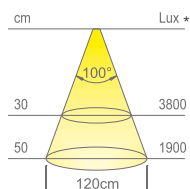

**Number of LEDs:**  
240 LED/metre

**Application type:**  
universal

**Installation:**  
surface or integrated into the profiles

**FLEXYLED UHE10 PW** is an LED strip with **240 LED/m** on a circuit of **10 mm wide** with adhesive base. Developed to be installed inside profiles with a removable diffuser, these are supplied **in modules of 100 cm, 200 cm, 250 cm and 300 cm** with power supply and connector (pre-wired). Modules with custom lengths are available upon request.

**Colour appearance** natural white  
**Colour temperature** 4000 Kelvin  
**Luminous efficiency** 70 lm/W  
**CRI** Ra ≥ 80

**Colour appearance** warm white  
**Colour temperature** 3100 Kelvin  
**Luminous efficiency** 70 lm/W  
**CRI** Ra ≥ 80