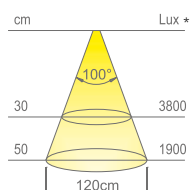

**Number of LEDs:**  
240 LED/metre

**Application type:**  
universal

**Installation:**  
surface or integrated into the profiles

**FLEXYLED UHE10 PW** is an LED strip with **240 LED/m** on a circuit of **10 mm wide** with adhesive base. Developed to be installed inside profiles with a removable diffuser, these are supplied **in modules of 100 cm, 200 cm, 250 cm and 300 cm** with power supply and connector (pre-wired). Modules with custom lengths are available upon request.

**Colour appearance** natural white  
**Colour temperature** 4000 Kelvin  
**Luminous efficiency** 70 lm/W  
**CRI** Ra ≥ 80

**Colour appearance** warm white  
**Colour temperature** 3100 Kelvin  
**Luminous efficiency** 70 lm/W  
**CRI** Ra ≥ 80