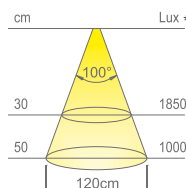

static light LED module

Number of LEDs:

280 LED/metre

Application type:

universal

Installation:

slide inside small profiles

FLEXYLED UHE6 PW is an LED strip with **280 LED/m** on a circuit of only **6 mm wide**. Developed to be integrated **“sliding” within small profiles** (e.g. APEX), it is supplied in modules of 100 cm, 200 cm, 250 cm and 300 cm with power supply and connector (pre-wired). These modules are designed with **reinforced soldered power supply cable terminals** which ensure good solidity.

Colour appearance natural white
Colour temperature 4000 Kelvin
Luminous efficiency 82 lm/W
CRI Ra ≥ 80

Colour appearance warm white
Colour temperature 3000 Kelvin
Luminous efficiency 82 lm/W
CRI Ra ≥ 80