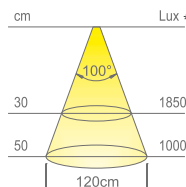

static light LED module

Number of LEDs:

280 LED/metre

Application type:

universal

Installation:

slide inside small profiles

FLEXYLED UHE6 PW is an LED strip with **280 LED/m** on a circuit of only **6 mm wide**. Developed to be integrated **“sliding” within small profiles** (e.g. APEX), it is supplied in modules of 100 cm, 200 cm, 250 cm and 300 cm with power supply and connector (pre-wired). These modules are designed with **reinforced soldered power supply cable terminals** which ensure good solidity.

Colour appearance natural white
Colour temperature 4000 Kelvin
Luminous efficiency 82 lm/W
CRI Ra ≥ 80

Colour appearance warm white
Colour temperature 3000 Kelvin
Luminous efficiency 82 lm/W
CRI Ra ≥ 80