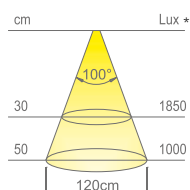

Application type:
universal

Installation:
surface or integrated into the profiles

FLEXYLED UHE6B PW is an LED strip with **280 LED/m** on a circuit of only **6 mm wide**. It is supplied with a **high adherence 3M® adhesive** base so it can be installed into profiles with a removable diffuser. These modules are designed with **reinforced soldered power supply cable terminals** which ensure good solidity.

Colour appearance natural white
Colour temperature 4000 Kelvin
Luminous efficiency 82 lm/W
CRI Ra ≥ 80

Colour appearance warm white
Colour temperature 3000 Kelvin
Luminous efficiency 82 lm/W
CRI Ra ≥ 80

FLEXYLED UHE6B PW
modules with 280 LED/metre

Code	Length	Watt & Volt	Light colour	LED
1349701N/UHE	1000mm	10W @ 24Vdc	natural white	280
1349701B/UHE	1000mm	10W @ 24Vdc	warm white	280
1349801N/UHE	2000mm	20W @ 24Vdc	natural white	560
1349801B/UHE	2000mm	20W @ 24Vdc	warm white	560
1349901N/UHE	2500mm	25W @ 24Vdc	natural white	700
1349901B/UHE	2500mm	25W @ 24Vdc	warm white	700
1350001N/UHE	3000mm	30W @ 24Vdc	natural white	840
1350001B/UHE	3000mm	30W @ 24Vdc	warm white	840