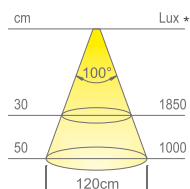

Application type:
universal

Installation:
surface or integrated into the profiles

FLEXYLED UHE6B PW is an LED strip with **280 LED/m** on a circuit of only **6 mm wide**. It is supplied with a **high adherence 3M® adhesive** base so it can be installed into profiles with a removable diffuser. These modules are designed with **reinforced soldered power supply cable terminals** which ensure good solidity.

Colour appearance natural white
Colour temperature 4000 Kelvin
Luminous efficiency 82 lm/W
CRI Ra ≥ 80

Colour appearance warm white
Colour temperature 3000 Kelvin
Luminous efficiency 82 lm/W
CRI Ra ≥ 80