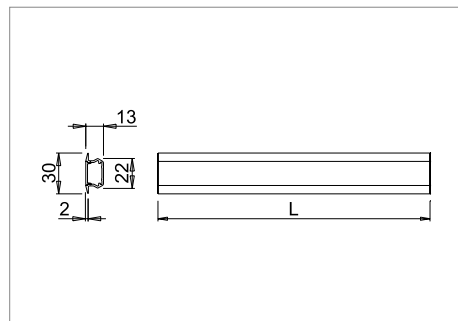

This design highlights the profile's overall dimensions. See installation manual for more details.

**Compatible with:**

<b>FLEXYLED HE CR*</b>	54
FLEXYLED CR TW	56
FLEXYLED HE CH 2.0	24
FLEXYLED CH 2.0	26
FLEXYLED UHE6B PW	32
FLEXYLED SHE6B PW	36
FLEXYLED HE6B PW	40
<b>FLEXYLED UHE10 PW*</b>	42
<b>FLEXYLED HE PW*</b>	44
FLEXYLED HE8 TW PW	48
FLEXYLED HE10 TW PW	50

\* Recommended

**ICY**

PMMA and aluminium profile with accessories for recessed installation

Code	Model	Length	Finish
3048101/200	A - Diffuser screen	2000 mm	opaline
3048101/300	A - Diffuser screen	3000 mm	opaline
4112905/200	B - Aluminium profile	2000 mm	aluminium
4112905/300	B - Aluminium profile	3000 mm	aluminium
4006701	C - 2 heads		opaline
4006600	D - 2 springs		