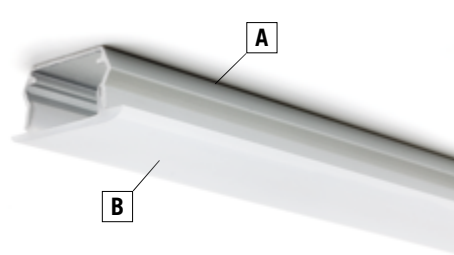

This design highlights the profile's overall dimensions. See installation manual for more details.

**Compatible with:**

<b>FLEXYLED HE CR*</b>	54
FLEXYLED CR TW	56
FLEXYLED HE CH 2.0	24
FLEXYLED CH 2.0	26
FLEXYLED UHE6B PW	32
FLEXYLED SHE6B PW	36
FLEXYLED HE6B PW	40
<b>FLEXYLED UHE10 PW*</b>	42
<b>FLEXYLED HE PW*</b>	44
FLEXYLED HE8 TW PW	48
FLEXYLED HE10 TW PW	50

\* Recommended

**ICY**

PMMA and aluminium profile with accessories for recessed installation

Code	Model	Length	Finish
3048101/200	A - Diffuser screen	2000 mm	opaline
3048101/300	A - Diffuser screen	3000 mm	opaline
4112905/200	B - Aluminium profile	2000 mm	aluminium
4112905/300	B - Aluminium profile	3000 mm	aluminium
4006701	C - 2 heads		opaline
4006600	D - 2 springs		

\* Recommended

**LEDYE**

Aluminium profile and accessories for recessed installation

Code	Model	Length	Finish
4112705/200	A - Aluminium profile	2000 mm	aluminium
4112705/300	A - Aluminium profile	3000 mm	aluminium
3047701/200	B - Diffuser screen	2000 mm	opaline
3047701/300	B - Diffuser screen	3000 mm	opaline
4006510	C - 2 heads		aluminium
4006600	D - 2 springs		