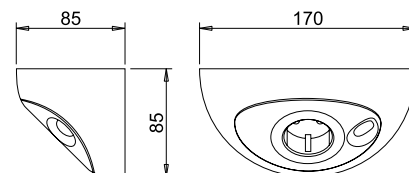

PYBOX

CE EAC  

Code	Voltage	Standard	Finish
1745901	230Vac	Schuko	white
1745901/FB	230Vac	French/Belgian	white

Features

PYBOX is a corner box combining a Schuko (standard German) socket or an FB (standard French/Belgian) socket and an on-off switch. It is supplied complete with a 500mm power cord and 200 mm cord on the switch.

BLOK

CE EAC  IP44 

Code	Voltage	Standard	Finish
1752901P	230Vac	Schuko	white
1752910P	230Vac	Schuko	silver

Features

BLOK is an IP44 protected box combining a Schuko (standard German) socket and an on-off switch. It is supplied complete with a 500mm power cord and 200 mm cord on the switch. The version including an LED converter is available on request.