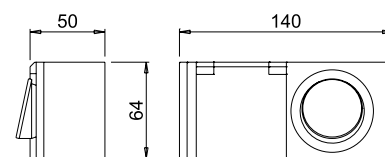

PYBOX

CE EAC  

Code	Voltage	Standard	Finish
1745901	230Vac	Schuko	white
1745901/FB	230Vac	French/Belgian	white

Features

PYBOX is a corner box combining a Schuko (standard German) socket or an FB (standard French/Belgian) socket and an on-off switch. It is supplied complete with a 500mm power cord and 200 mm cord on the switch.

BLOK

CE EAC  IP44 

Code	Voltage	Standard	Finish
1752901P	230Vac	Schuko	white
1752910P	230Vac	Schuko	silver

Features

BLOK is an IP44 protected box combining a Schuko (standard German) socket and an on-off switch. It is supplied complete with a 500mm power cord and 200 mm cord on the switch. The version including an LED converter is available on request.