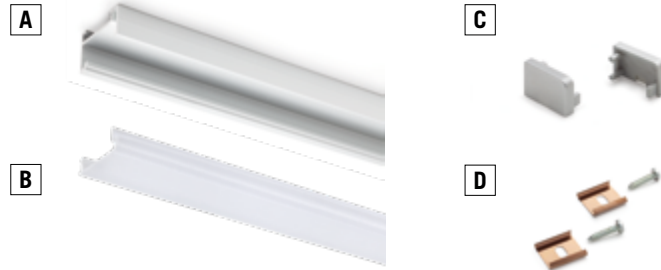

This design highlights the profile's overall dimensions. See installation manual for more details.

THEA

aluminium profile and accessories for surface installation

Code	Model	Length
41282_*/200	A - Aluminium profile	2000 mm
41282_*/300	A - Aluminium profile	3000 mm
3063501/200	B - Diffuser screen	2000 mm
3063501/300	B - Diffuser screen	3000 mm
40098_**	C - 2 heads	
4009900	D - fixing clips	

Code	Finish*
05	aluminium
32	black matt
50	dark stainless

Code	Finish**
10	aluminium
32	black matt
50	dark stainless

Compatible with:

FLEXYLED HE CR*	54
FLEXYLED CR TW	56
FLEXYLED HE CH 2.0	24
FLEXYLED CH 2.0	26
FLEXYLED UHE6B PW	32
FLEXYLED SHE6B PW	36
FLEXYLED HE6B PW	40
FLEXYLED UHE10 PW*	42
FLEXYLED HE PW*	44
FLEXYLED HE8 TW PW	48
FLEXYLED HE10 TW PW	50

* Recommended

This design highlights the profile's overall dimensions. See installation manual for more details.

TWIG XA

Aluminium profile and accessories for surface installation

Code	Model	Length
4122705/200	A - Aluminium profile	2000 mm
4122705/300	A - Aluminium profile	3000 mm
3058501/200	B - Diffuser screen	2000 mm
3058501/300	B - Diffuser screen	3000 mm
4007910	C - 2 heads	
4008000	D - 2 fixing clips	

Compatible with:

FLEXYLED HE CR*	54
FLEXYLED UHE6B PW	32
FLEXYLED SHE6B PW	36
FLEXYLED HE6B PW	40
FLEXYLED HE PW*	44
FLEXYLED HE8 TW PW	48

* Recommended