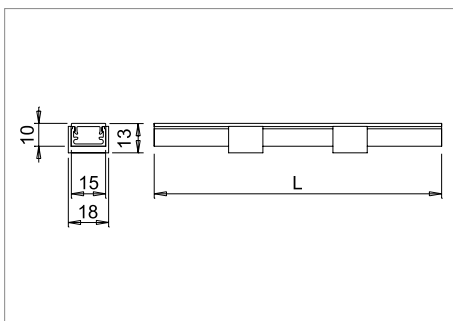

This design highlights the profile's overall dimensions. See installation manual for more details.

TWIG XA

Aluminium profile and accessories for surface installation

Code	Model	Length
4122705/200	A - Aluminium profile	2000 mm
4122705/300	A - Aluminium profile	3000 mm
3058501/200	B - Diffuser screen	2000 mm
3058501/300	B - Diffuser screen	3000 mm
4007910	C - 2 heads	
4008000	D - 2 fixing clips