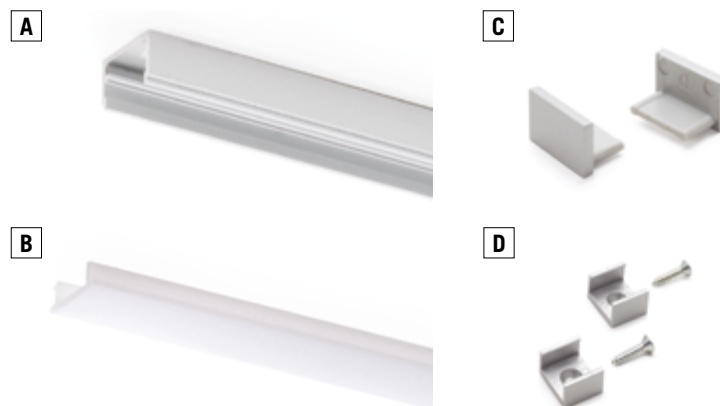

Code	Model	Length
4122705/200	A - Aluminium profile	2000 mm
4122705/300	A - Aluminium profile	3000 mm
3058501/200	B - Diffuser screen	2000 mm
3058501/300	B - Diffuser screen	3000 mm
4007910	C - 2 heads	
4008000	D - 2 fixing clips	