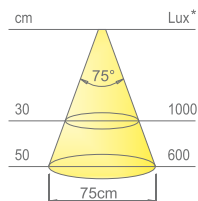

2000mm

**Application type:**

under cabinet, under shelf

**Installation:**

recessed

**Colour appearance** natural white  
**Colour temperature** 4300 K  
**Luminous efficiency** 85 lm/W  
**CRI** Ra ≥ 80

**Colour appearance** warm white  
**Colour temperature** 3100 K  
**Luminous efficiency** 85 lm/W  
**CRI** Ra ≥ 80

**Colour appearance** super warm white  
**Colour temperature** 2700 K  
**Luminous efficiency** 85 lm/W  
**CRI** Ra ≥ 80

\* values referring to DIVA HE 1126mm

**DIVA HE**  
without switch

Code	Length	Watt & Volt
10656_ * **/1/HE	376mm	3,4W @ 24Vdc
10657_ * **/1/HE	526mm	4,8W @ 24Vdc
10658_ * **/1/HE	826mm	7,7W @ 24Vdc
10659_ * **/1/HE	1126mm	10,6W @ 24Vdc