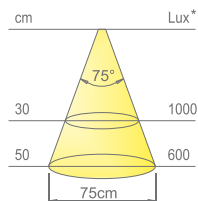

2000mm

**Application type:**

under cabinet, under shelf

**Installation:**

recessed

**Colour appearance** natural white  
**Colour temperature** 4300 K  
**Luminous efficiency** 85 lm/W  
**CRI** Ra ≥ 80

**Colour appearance** warm white  
**Colour temperature** 3100 K  
**Luminous efficiency** 85 lm/W  
**CRI** Ra ≥ 80

**Colour appearance** super warm white  
**Colour temperature** 2700 K  
**Luminous efficiency** 85 lm/W  
**CRI** Ra ≥ 80

\* values referring to DIVA HE 1126mm

**DIVA HE**  
without switch

Code	Length	Watt & Volt
10656_ * **/1/HE	376mm	3,4W @ 24Vdc
10657_ * **/1/HE	526mm	4,8W @ 24Vdc
10658_ * **/1/HE	826mm	7,7W @ 24Vdc
10659_ * **/1/HE	1126mm	10,6W @ 24Vdc