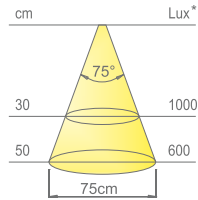

2000mm

**Application type:**

under cabinet, under shelf

**Installation:**

recessed

**Colour appearance** natural white  
**Colour temperature** 4300 K  
**Luminous efficiency** 85 lm/W  
**CRI** Ra ≥ 80

**Colour appearance** warm white  
**Colour temperature** 3100 K  
**Luminous efficiency** 85 lm/W  
**CRI** Ra ≥ 80

**Colour appearance** super warm white  
**Colour temperature** 2700 K  
**Luminous efficiency** 85 lm/W  
**CRI** Ra ≥ 80

\* values referring to DIVA HE 1126mm

**DIVA HE**  
without switch

Code	Length	Watt & Volt
10656_ * **/1/HE	376mm	3,4W @ 24Vdc
10657_ * **/1/HE	526mm	4,8W @ 24Vdc
10658_ * **/1/HE	826mm	7,7W @ 24Vdc
10659_ * **/1/HE	1126mm	10,6W @ 24Vdc