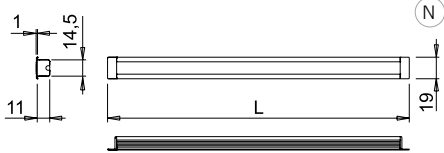

**Colour appearance** super warm white  
**Colour temperature** 2700 K  
**Luminous efficiency** 85 lm/W  
**CRI** Ra ≥ 80

\* values referring to DIVA HE 1126mm

**DIVA HE**  
without switch

Code	Length	Watt & Volt
10656_ * **/1/HE	376mm	3,4W @ 24Vdc
10657_ * **/1/HE	526mm	4,8W @ 24Vdc
10658_ * **/1/HE	826mm	7,7W @ 24Vdc
10659_ * **/1/HE	1126mm	10,6W @ 24Vdc

CONVERTER NOT INCLUDED. TO BE ORDERED SEPARATELY.

**N** This drawing shows the profile's overall dimensions. See installation manual for more details.

Code	Finish*
05	aluminium
32	black matt

Code	Light colour**
N	natural white
B	warm white
B1	super warm white