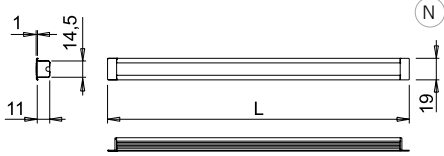

2000mm

**Application type:**

under cabinet, under shelf

**Installation:**

recessed

**Colour appearance** natural white  
**Colour temperature** 4300 K  
**Luminous efficiency** 85 lm/W  
**CRI** Ra ≥ 80

**Colour appearance** warm white  
**Colour temperature** 3100 K  
**Luminous efficiency** 85 lm/W  
**CRI** Ra ≥ 80

**Colour appearance** super warm white  
**Colour temperature** 2700 K  
**Luminous efficiency** 85 lm/W  
**CRI** Ra ≥ 80

\* values referring to DIVA HE 1126mm

**DIVA HE**  
without switch

Code	Length	Watt & Volt
10656_ * **/1/HE	376mm	3,4W @ 24Vdc
10657_ * **/1/HE	526mm	4,8W @ 24Vdc
10658_ * **/1/HE	826mm	7,7W @ 24Vdc
10659_ * **/1/HE	1126mm	10,6W @ 24Vdc

CONVERTER NOT INCLUDED. TO BE ORDERED SEPARATELY.

**N** This drawing shows the profile's overall dimensions. See installation manual for more details.

Code	Finish*
05	aluminium
32	black matt

Code	Light colour**
N	natural white
B	warm white
B1	super warm white