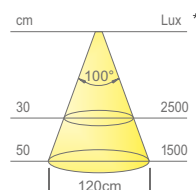

LED SMD module

Connector:

IP44 connection box

Wiring:

600mm

Application type:

on the vertical or horizontal perimeter of the bathroom mirror

Installation:

* values referred to STRATOS 2.0 1190mm

Colour appearance warm white
Colour temperature 3000 K
Luminous efficiency 100 lm/W
CRI Ra ≥ 80

STRATOS 2.0

CE □ IP44 🏠

for installation on mirrors

Code	Length	Watt & Volt	Light colour	Finish
1034105B	415mm	5,5W @ 230Vac	warm white	aluminium
1034205B	590mm	12W @ 230Vac	warm white	aluminium
1034305B	890mm	16W @ 230Vac	warm white	aluminium
1202405B	1190mm	22W @ 230Vac	warm white	aluminium