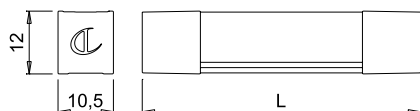

A PRODUCT AVAILABLE. VALIDATED TECHNICAL AND PHOTOMETRIC DATA.

APEX 86 SP

without switch

Code	Model	Watt & Volt
on request*	SHE (168 LED/m)	10W @ 24Vdc

CONVERTER NOT INCLUDED. TO BE ORDERED SEPARATELY.

* Codes will be provided according to the length requested.