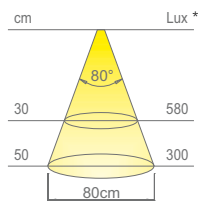

SHE LED module (168 LED/m)

Wiring:

2000mm

Application type:

under shelf

Installation:

surface

APEX 86 SP is designed for under shelf surface application and the profile design guarantees a 180° light projection. Its length can be adapted to your needs, with a minimum of 300 mm and a maximum of 3000 mm. Installation is quick and easy using the screws supplied.

Colour appearance natural white
Colour temperature 3900 K
Luminous efficiency 60 lm/W
CRI Ra ≥ 80

Colour appearance super warm white
Colour temperature 2700 K
Luminous efficiency 60 lm/W
CRI Ra ≥ 80

* values referring to APEX 86 SP 1000mm

A PRODUCT AVAILABLE. VALIDATED TECHNICAL AND PHOTOMETRIC DATA.

APEX 86 SP

without switch

Code	Model	Watt & Volt
on request*	SHE (168 LED/m)	10W @ 24Vdc

CONVERTER NOT INCLUDED. TO BE ORDERED SEPARATELY.

* Codes will be provided according to the length requested.