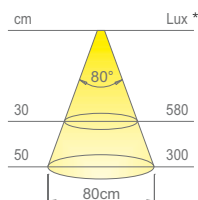

SHE LED module (168 LED/m)

Wiring:

2000mm

Application type:

under shelf

Installation:

surface

APEX 86 SP is designed for under shelf surface application and the profile design guarantees a 180° light projection. Its length can be adapted to your needs, with a minimum of 300 mm and a maximum of 3000 mm. Installation is quick and easy using the screws supplied.

Colour appearance natural white
Colour temperature 3900 K
Luminous efficiency 60 lm/W
CRI Ra ≥ 80

Colour appearance super warm white
Colour temperature 2700 K
Luminous efficiency 60 lm/W
CRI Ra ≥ 80

* values referring to APEX 86 SP 1000mm

A PRODUCT AVAILABLE. VALIDATED TECHNICAL AND PHOTOMETRIC DATA.

APEX 86 SP

without switch

Code	Model	Watt & Volt
on request*	SHE (168 LED/m)	10W @ 24Vdc

CONVERTER NOT INCLUDED. TO BE ORDERED SEPARATELY.

* Codes will be provided according to the length requested.