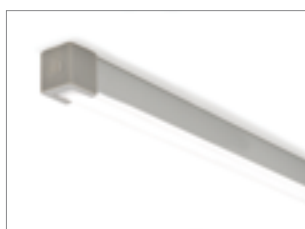

FINISHES

ALUMINIUM (code 05)