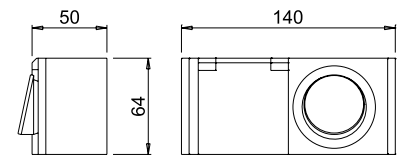

PYBOX

CE EAC  

Code	Voltage	Standard	Finish
1745901	230Vac	Schuko	white
1745901/FB	230Vac	French/Belgian	white

Features

PYBOX is a corner box combining a Schuko (standard German) socket or an FB (standard French/Belgian) socket and an on-off switch. It is supplied complete with a 500mm power cord and 200 mm cord on the switch.

BLOK

CE EAC  IP44 

Code	Voltage	Standard	Finish
1752901P	230Vac	Schuko	white
1752910P	230Vac	Schuko	silver

Features

BLOK is an IP44 protected box combining a Schuko (standard German) socket and an on-off switch. It is supplied complete with a 500mm power cord and 200 mm cord on the switch. The version including an LED converter is available on request.