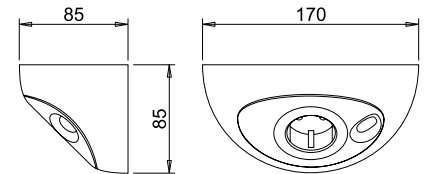

PYBOX

CE EAC  

Code	Voltage	Standard	Finish
1745901	230Vac	Schuko	white
1745901/FB	230Vac	French/Belgian	white

Features

PYBOX is a corner box combining a Schuko (standard German) socket or an FB (standard French/Belgian) socket and an on-off switch. It is supplied complete with a 500mm power cord and 200 mm cord on the switch.

BLOK

CE EAC  IP44 

Code	Voltage	Standard	Finish
1752901P	230Vac	Schuko	white
1752910P	230Vac	Schuko	silver

Features

BLOK is an IP44 protected box combining a Schuko (standard German) socket and an on-off switch. It is supplied complete with a 500mm power cord and 200 mm cord on the switch. The version including an LED converter is available on request.