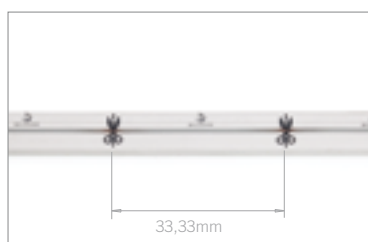

MODULARITY

FLEXYLED SE H4-24 can be divided at 33,33mm intervals (6 LEDs).