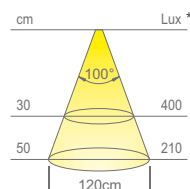

**Colour appearance** natural white  
**Colour temperature** 4200 K  
**Luminous efficiency** 75 lm/W  
**CRI** Ra ≥ 90

**Colour appearance** warm white  
**Colour temperature** 3100 K  
**Luminous efficiency** 75 lm/W  
**CRI** Ra ≥ 90