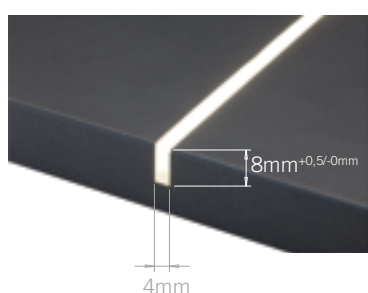

#### Installation:

recessed

**FLEXYLED SE H4-24** is a 24Vdc flexible linear LED profile developed by implementing a new extrusion technology of diffusing silicone materials. FLEXYLED SE H4-24 is specifically designed for recessed installation in grooves with a width of just 4 mm and a depth of 8 mm flushed with the panel. Available in four pre-wired modules (100, 200, 250 and 300 centimetres), it can be divided every 33 mm.

Code	Light colour*
N	natural white
B	warm white

**CONVERTER NOT INCLUDED. TO BE ORDERED SEPARATELY.**

**EXTREME FLEXIBILITY**

Thanks to the flexibility of the strip led, FLEXYLED SE H4-24 can be used to install the luminaire in a straight, curved or circular groove or in any other configuration.

**MODULARITY**

FLEXYLED SE H4-24 can be divided at 33,33mm intervals (6 LEDs).

**PRESS-ON INSTALLATION**

The FLEXYLED SE H4-24 does not require glue or other kinds of adhesive, as it is made from soft silicone that is simply pressed into the groove. It is ideal for the sides of wardrobes.