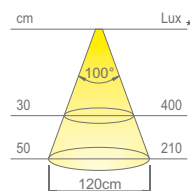

**Colour appearance** natural white  
**Colour temperature** 4200 K  
**Luminous efficiency** 75 lm/W  
**CRI** Ra ≥ 90

**Colour appearance** warm white  
**Colour temperature** 3100 K  
**Luminous efficiency** 75 lm/W  
**CRI** Ra ≥ 90