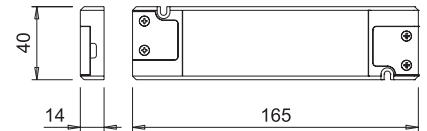

SLIM15/24D
for 24Vdc LED

CE EAC SELV

Code	0843801
Input	220-240Vac
Output	24Vdc
Power	15W
Input wiring	2000mm power cord with Europlug
Output wiring	500mm cord with 10-way Micro24 female distributor

SLIM20/24D
for 24Vdc LED

CE EAC SELV

Code	0846301
Input	220-240Vac
Output	24Vdc
Power	20W
Input wiring	2000mm power cord with Europlug
Output wiring	500mm cord with 10-way Micro24 female distributor

SLIM30/24D
for 24Vdc LED

CE EAC SELV

Code	0846401
Input	220-240Vac
Output	24Vdc
Power	30W
Input wiring	2000mm power cord with Europlug
Output wiring	500mm cord with 10-way Micro24 female distributor