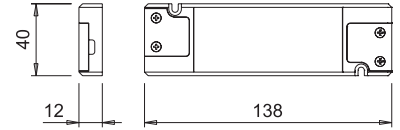

SLIM15/24D
for 24Vdc LED

CE EAC SELV

Code	0843801
Input	220-240Vac
Output	24Vdc
Power	15W
Input wiring	2000mm power cord with Europlug
Output wiring	500mm cord with 10-way Micro24 female distributor

SLIM20/24D
for 24Vdc LED

CE EAC SELV

Code	0846301
Input	220-240Vac
Output	24Vdc
Power	20W
Input wiring	2000mm power cord with Europlug
Output wiring	500mm cord with 10-way Micro24 female distributor

SLIM30/24D
for 24Vdc LED

CE EAC SELV

Code	0846401
Input	220-240Vac
Output	24Vdc
Power	30W
Input wiring	2000mm power cord with Europlug
Output wiring	500mm cord with 10-way Micro24 female distributor