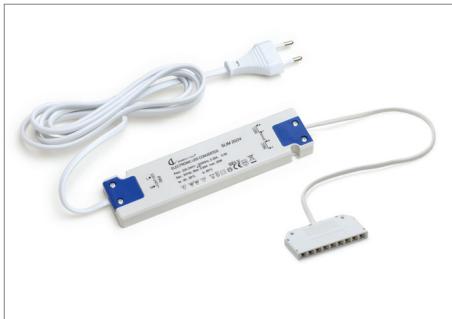

SLIM15/24D
for 24Vdc LED

CE EAC SELV

Code	0843801
Input	220-240Vac
Output	24Vdc
Power	15W
Input wiring	2000mm power cord with Europlug
Output wiring	500mm cord with 10-way Micro24 female distributor

SLIM20/24D
for 24Vdc LED

CE EAC SELV

Code	0846301
Input	220-240Vac
Output	24Vdc
Power	20W
Input wiring	2000mm power cord with Europlug
Output wiring	500mm cord with 10-way Micro24 female distributor

SLIM30/24D
for 24Vdc LED

CE EAC SELV

Code	0846401
Input	220-240Vac
Output	24Vdc
Power	30W
Input wiring	2000mm power cord with Europlug
Output wiring	500mm cord with 10-way Micro24 female distributor