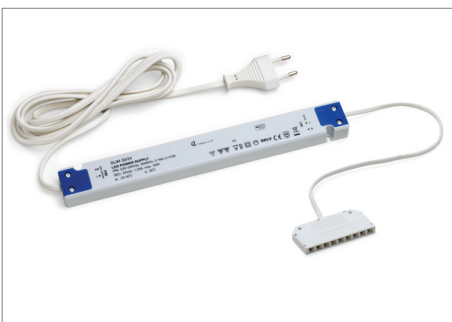

SLIM15/24D
for 24Vdc LED

CE EAC SELV

Code	0843801
Input	220-240Vac
Output	24Vdc
Power	15W
Input wiring	2000mm power cord with Europlug
Output wiring	500mm cord with 10-way Micro24 female distributor

SLIM20/24D
for 24Vdc LED

CE EAC SELV

Code	0846301
Input	220-240Vac
Output	24Vdc
Power	20W
Input wiring	2000mm power cord with Europlug
Output wiring	500mm cord with 10-way Micro24 female distributor

SLIM30/24D
for 24Vdc LED

CE EAC SELV

Code	0846401
Input	220-240Vac
Output	24Vdc
Power	30W
Input wiring	2000mm power cord with Europlug
Output wiring	500mm cord with 10-way Micro24 female distributor