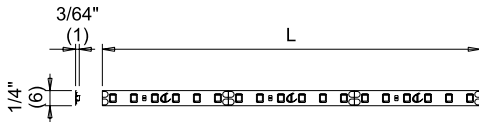

Colour appearance super warm white
Colour temperature 2700 Kelvin
Luminous efficiency 85 lm/W
CRI Ra ≥ 80

* values refer to FLEXYLED HE6 PW PRO 39-3/8" (1000mm)

TECHNICAL DATA

Power	2.9W/ft (9.6W/m)
Power supply	24Vdc
LEDs/ft (LEDs/metre)	37 (120)
Divisibility	1-31/32" (5cm) - 6 LED
Cable	79" (2000mm)
Protection	IP20
Adhesive 3M®	no