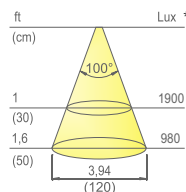

Installation:
slide inside small profiles

FLEXYLED HE6 PW PRO is an LED strip with **120 LED/m on a circuit of only 6 mm wide**. Developed to be integrated **"sliding" within small profiles** (e.g. APEX), it is supplied in modules of 3.3 ft (1m), 6.6 ft (2m), 8.2 ft (2.5m) and 9.8 ft (3m) with power supply and connector (pre-wired). These modules are designed with **reinforced soldered power supply cable terminals** which ensure good solidity.

Colour appearance natural white
Colour temperature 4200 Kelvin
Luminous efficiency 85 lm/W
CRI Ra ≥ 80

Colour appearance warm white
Colour temperature 3100 Kelvin
Luminous efficiency 85 lm/W
CRI Ra ≥ 80

Colour appearance super warm white
Colour temperature 2700 Kelvin
Luminous efficiency 85 lm/W
CRI Ra ≥ 80

* values refer to FLEXYLED HE6 PW PRO 39-3/8" (1000mm)

TECHNICAL DATA

Power	2.9W/ft (9.6W/m)
Power supply	24Vdc
LEDs/ft (LEDs/metre)	37 (120)
Divisibility	1-31/32" (5cm) - 6 LED
Cable	79" (2000mm)
Protection	IP20
Adhesive 3M®	no