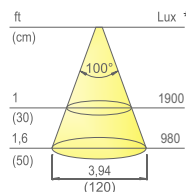

Installation:
slide inside small profiles

FLEXYLED HE6 PW PRO is an LED strip with **120 LED/m on a circuit of only 6 mm wide**. Developed to be integrated **"sliding" within small profiles** (e.g. APEX), it is supplied in modules of 3.3 ft (1m), 6.6 ft (2m), 8.2 ft (2.5m) and 9.8 ft (3m) with power supply and connector (pre-wired). These modules are designed with **reinforced soldered power supply cable terminals** which ensure good solidity.

Colour appearance natural white
Colour temperature 4200 Kelvin
Luminous efficiency 85 lm/W
CRI Ra ≥ 80

Colour appearance warm white
Colour temperature 3100 Kelvin
Luminous efficiency 85 lm/W
CRI Ra ≥ 80

Colour appearance super warm white
Colour temperature 2700 Kelvin
Luminous efficiency 85 lm/W
CRI Ra ≥ 80

* values refer to FLEXYLED HE6 PW PRO 39-3/8" (1000mm)

TECHNICAL DATA

Power	2.9W/ft (9.6W/m)
Power supply	24Vdc
LEDs/ft (LEDs/metre)	37 (120)
Divisibility	1-31/32" (5cm) - 6 LED
Cable	79" (2000mm)
Protection	IP20
Adhesive 3M®	no