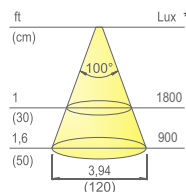

Installation:
slide inside small profiles

FLEXYLED HE6 PW PRO is an LED strip with **120 LED/m on a circuit of only 6 mm wide**. Developed to be integrated **"sliding" within small profiles** (e.g. APEX), it is supplied in modules of 3.3 ft (1m), 6.6 ft (2m), 8.2 ft (2.5m) and 9.8 ft (3m) with power supply and connector (pre-wired). These modules are designed with **reinforced soldered power supply cable terminals** which ensure good solidity.

Colour appearance natural white
Colour temperature 4200 Kelvin
Luminous efficiency 85 lm/W
CRI Ra ≥ 80

Colour appearance warm white
Colour temperature 3100 Kelvin
Luminous efficiency 85 lm/W
CRI Ra ≥ 80

Colour appearance super warm white
Colour temperature 2700 Kelvin
Luminous efficiency 85 lm/W
CRI Ra ≥ 80

* values refer to FLEXYLED HE6 PW PRO 39-3/8" (1000mm)

TECHNICAL DATA

Power	2.9W/ft (9.6W/m)
Power supply	24Vdc
LEDs/ft (LEDs/metre)	37 (120)
Divisibility	1-31/32" (5cm) - 6 LED
Cable	79" (2000mm)
Protection	IP20
Adhesive 3M®	no