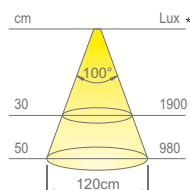

### TECHNICAL DATA

<b>Power</b>	9.6W/m
<b>Power supply</b>	24Vdc
<b>LEDs/metre</b>	120
<b>Divisibility</b>	5 cm (6 LED)
<b>Cable</b>	2000 mm
<b>Protection</b>	IP20
<b>Adhesive 3M®</b>	no

**FLEXILED HE6 PW PRO** is an LED strip with **120 LED/m on a circuit of only 6 mm wide**. Developed to be integrated **"sliding" within small profiles** (e.g. APEX), it is supplied in modules of 100 cm, 200 cm, 250 cm and 300 cm with power supply and connector (pre-wired). These modules are designed with **reinforced soldered power supply cable terminals** which ensure good solidity.

**Colour appearance** natural white  
**Colour temperature** 4200 Kelvin  
**Luminous efficiency** 85 lm/W  
**CRI** Ra ≥ 80

**Colour appearance** warm white  
**Colour temperature** 3100 Kelvin  
**Luminous efficiency** 85 lm/W  
**CRI** Ra ≥ 80

**Colour appearance** super warm white  
**Colour temperature** 2700 Kelvin  
**Luminous efficiency** 85 lm/W  
**CRI** Ra ≥ 80

\* values referring to FLEXILED HE6 PW PRO 1000mm

**A** PRODUCT AVAILABLE. VALIDATED TECHNICAL AND PHOTOMETRIC DATA.