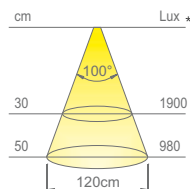

### TECHNICAL DATA

<b>Power</b>	9.6W/m
<b>Power supply</b>	24Vdc
<b>LEDs/metre</b>	120
<b>Divisibility</b>	5 cm (6 LED)
<b>Cable</b>	2000 mm
<b>Protection</b>	IP20
<b>Adhesive 3M®</b>	no

**FLEXILED HE6 PW PRO** is an LED strip with **120 LED/m on a circuit of only 6 mm wide**. Developed to be integrated **"sliding" within small profiles** (e.g. APEX), it is supplied in modules of 100 cm, 200 cm, 250 cm and 300 cm with power supply and connector (pre-wired). These modules are designed with **reinforced soldered power supply cable terminals** which ensure good solidity.

**Colour appearance** natural white  
**Colour temperature** 4200 Kelvin  
**Luminous efficiency** 85 lm/W  
**CRI** Ra ≥ 80

**Colour appearance** warm white  
**Colour temperature** 3100 Kelvin  
**Luminous efficiency** 85 lm/W  
**CRI** Ra ≥ 80

**Colour appearance** super warm white  
**Colour temperature** 2700 Kelvin  
**Luminous efficiency** 85 lm/W  
**CRI** Ra ≥ 80

\* values referring to FLEXILED HE6 PW PRO 1000mm

**A** PRODUCT AVAILABLE. VALIDATED TECHNICAL AND PHOTOMETRIC DATA.