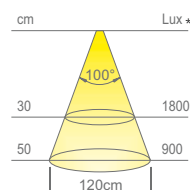

### TECHNICAL DATA

<b>Power</b>	9.6W/m
<b>Power supply</b>	24Vdc
<b>LEDs/metre</b>	120
<b>Divisibility</b>	5 cm (6 LED)
<b>Cable</b>	2000 mm
<b>Protection</b>	IP20
<b>Adhesive 3M®</b>	no

**FLEXILED HE6 PW PRO** is an LED strip with **120 LED/m on a circuit of only 6 mm wide**. Developed to be integrated **"sliding" within small profiles** (e.g. APEX), it is supplied in modules of 100 cm, 200 cm, 250 cm and 300 cm with power supply and connector (pre-wired). These modules are designed with **reinforced soldered power supply cable terminals** which ensure good solidity.

**Colour appearance** natural white  
**Colour temperature** 4200 Kelvin  
**Luminous efficiency** 85 lm/W  
**CRI** Ra ≥ 80

**Colour appearance** warm white  
**Colour temperature** 3100 Kelvin  
**Luminous efficiency** 85 lm/W  
**CRI** Ra ≥ 80

**Colour appearance** super warm white  
**Colour temperature** 2700 Kelvin  
**Luminous efficiency** 85 lm/W  
**CRI** Ra ≥ 80

\* values referring to FLEXILED HE6 PW PRO 1000mm

**A** PRODUCT AVAILABLE. VALIDATED TECHNICAL AND PHOTOMETRIC DATA.