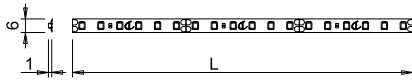

**Colour appearance** super warm white  
**Colour temperature** 2700 Kelvin  
**Luminous efficiency** 85 lm/W  
**CRI** Ra ≥ 80

\* values referring to FLEXILED HE6 PW PRO 1000mm

**A** PRODUCT AVAILABLE. VALIDATED TECHNICAL AND PHOTOMETRIC DATA.