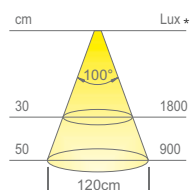

Colour appearance natural white
Colour temperature 4200 Kelvin
Luminous efficiency 85 lm/W
CRI Ra ≥ 80

Colour appearance warm white
Colour temperature 3100 Kelvin
Luminous efficiency 85 lm/W
CRI Ra ≥ 80

Colour appearance super warm white
Colour temperature 2700 Kelvin
Luminous efficiency 85 lm/W
CRI Ra ≥ 80

* values referring to FLEXILED HE6B PW PRO 1000mm

A PRODUCT AVAILABLE. VALIDATED TECHNICAL AND PHOTOMETRIC DATA.