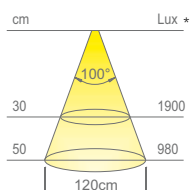

Colour appearance natural white
Colour temperature 4200 Kelvin
Luminous efficiency 85 lm/W
CRI Ra ≥ 80

Colour appearance warm white
Colour temperature 3100 Kelvin
Luminous efficiency 85 lm/W
CRI Ra ≥ 80

Colour appearance super warm white
Colour temperature 2700 Kelvin
Luminous efficiency 85 lm/W
CRI Ra ≥ 80

* values referring to FLEXILED HE6B PW PRO 1000mm

A PRODUCT AVAILABLE. VALIDATED TECHNICAL AND PHOTOMETRIC DATA.