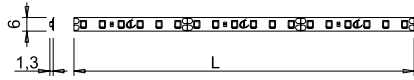

Colour appearance super warm white
Colour temperature 2700 Kelvin
Luminous efficiency 85 lm/W
CRI Ra ≥ 80

* values referring to FLEXILED HE6B PW PRO 1000mm

A PRODUCT AVAILABLE. VALIDATED TECHNICAL AND PHOTOMETRIC DATA.