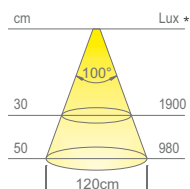

Colour appearance natural white
Colour temperature 4200 Kelvin
Luminous efficiency 85 lm/W
CRI Ra ≥ 80

Colour appearance warm white
Colour temperature 3100 Kelvin
Luminous efficiency 85 lm/W
CRI Ra ≥ 80

Colour appearance super warm white
Colour temperature 2700 Kelvin
Luminous efficiency 85 lm/W
CRI Ra ≥ 80

* values referring to FLEXILED HE6B PW PRO 1000mm

A PRODUCT AVAILABLE. VALIDATED TECHNICAL AND PHOTOMETRIC DATA.