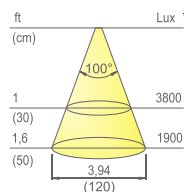

**Application type:**  
universal

**Installation:**  
surface or integrated into the profiles

**FLEXYLED UHE10 PW** is an LED strip with **73 LED/ft (240 LED/m)** on a circuit of **13/32" (10 mm)** wide with adhesive base. Developed to be installed inside profiles with a removable diffuser, these are supplied **in modules of 3.3 ft (1m), 6.6 ft (2m), 8.2 ft (2.5m) and 9.8 ft (3m)** with power supply and connector (pre-wired). Modules with custom lengths are available upon request.

**Colour appearance** natural white  
**Colour temperature** 4000 Kelvin  
**Luminous efficiency** 70 lm/W  
**CRI** Ra ≥ 80

**Colour appearance** warm white  
**Colour temperature** 3100 Kelvin  
**Luminous efficiency** 70 lm/W  
**CRI** Ra ≥ 80

### TECHNICAL DATA

<b>Power</b>	5.9W/ft (19,2W/m)
<b>Power supply</b>	24Vdc
<b>LEDs/ft (LEDs/metre)</b>	73 (240)
<b>Divisibility</b>	1-31/32" (5cm) - 6 LED
<b>Cable</b>	79" (2000mm)
<b>Protection</b>	IP20
<b>Adhesive 3M®</b>	yes