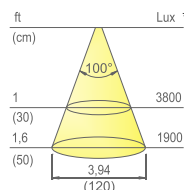

**Application type:**  
universal

**Installation:**  
surface or integrated into the profiles

**FLEXYLED UHE10 PW** is an LED strip with **73 LED/ft (240 LED/m)** on a circuit of **13/32" (10 mm)** wide with adhesive base. Developed to be installed inside profiles with a removable diffuser, these are supplied **in modules of 3.3 ft (1m), 6.6 ft (2m), 8.2 ft (2.5m) and 9.8 ft (3m)** with power supply and connector (pre-wired). Modules with custom lengths are available upon request.

**Colour appearance** natural white  
**Colour temperature** 4000 Kelvin  
**Luminous efficiency** 70 lm/W  
**CRI** Ra ≥ 80

**Colour appearance** warm white  
**Colour temperature** 3100 Kelvin  
**Luminous efficiency** 70 lm/W  
**CRI** Ra ≥ 80

### TECHNICAL DATA

<b>Power</b>	5.9W/ft (19,2W/m)
<b>Power supply</b>	24Vdc
<b>LEDs/ft (LEDs/metre)</b>	73 (240)
<b>Divisibility</b>	1-31/32" (5cm) - 6 LED
<b>Cable</b>	79" (2000mm)
<b>Protection</b>	IP20
<b>Adhesive 3M®</b>	yes