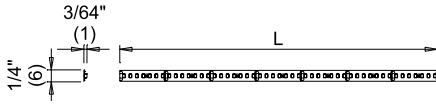

FOR POWER SUPPLIES AND ACCESSORIES SEE PAGE 200.