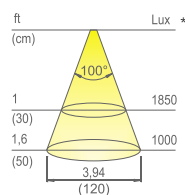

static light LED module

Application type:

universal

Installation:

slide inside small profiles

FLEXYLED UHE6 PW is an LED strip with **85 LED/ft (280 LED/m)** on a circuit of only **1/4" (6 mm) wide**. Developed to be integrated "sliding" within small profiles (e.g. APEX), it is supplied in modules of 3.3 ft (1m), 6.6 ft (2m), 8.2 ft (2.5m) and 9.8 ft (3m) with power supply and connector (pre-wired). These modules are designed with **reinforced soldered power supply cable terminals** which ensure good solidity.

Colour appearance natural white
Colour temperature 4000 Kelvin
Luminous efficiency 82 lm/W
CRI Ra ≥ 80

Colour appearance warm white
Colour temperature 3000 Kelvin
Luminous efficiency 82 lm/W
CRI Ra ≥ 80

* values refer to FLEXYLED UHE6 PW 39-3/8" (1000mm)

TECHNICAL DATA

Power	3W/ft (10W/m)
Power supply	24Vdc
LEDs/ft (LEDs/metre)	85 (280)
Divisibility	63/64" (2,5cm) - 7 LED
Cable	79" (2000mm)
Protection	IP20
Adhesive 3M®	no