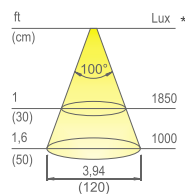

static light LED module

Application type:

universal

Installation:

slide inside small profiles

FLEXYLED UHE6 PW is an LED strip with **85 LED/ft (280 LED/m)** on a circuit of only **1/4" (6 mm) wide**. Developed to be integrated "sliding" within small profiles (e.g. APEX), it is supplied in modules of 3.3 ft (1m), 6.6 ft (2m), 8.2 ft (2.5m) and 9.8 ft (3m) with power supply and connector (pre-wired). These modules are designed with **reinforced soldered power supply cable terminals** which ensure good solidity.

Colour appearance natural white
Colour temperature 4000 Kelvin
Luminous efficiency 82 lm/W
CRI Ra ≥ 80

Colour appearance warm white
Colour temperature 3000 Kelvin
Luminous efficiency 82 lm/W
CRI Ra ≥ 80

* values refer to FLEXYLED UHE6 PW 39-3/8" (1000mm)

TECHNICAL DATA

Power	3W/ft (10W/m)
Power supply	24Vdc
LEDs/ft (LEDs/metre)	85 (280)
Divisibility	63/64" (2,5cm) - 7 LED
Cable	79" (2000mm)
Protection	IP20
Adhesive 3M®	no