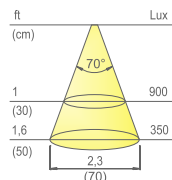

### Surface LED spotlight with asymmetrical beam

**Materials:**  
thermoplastic polymers, PMMA

**Finishes**  
chrome plated, aluminium,  
satin nickel, steel

**Light source:**  
SMD LED module

**Wiring:**  
79" (2000mm)

**Application type:**  
universal

**Installation:**  
surface

**Patented**

**Colour appearance** natural white  
**Colour temperature** 4300 Kelvin  
**Luminous flux** 390 lm  
**Luminous efficiency** 130 lm/W  
**CRI** Ra ≥ 80

**Colour appearance** warm white  
**Colour temperature** 3000 Kelvin  
**Luminous flux** 360 lm  
**Luminous efficiency** 120 lm/W  
**CRI** Ra ≥ 80

**Colour appearance** super warm white  
**Colour temperature** 2700 Kelvin  
**Luminous flux** 360 lm  
**Luminous efficiency** 120 lm/W  
**CRI** Ra ≥ 80