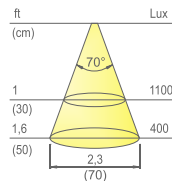

### Surface LED spotlight with asymmetrical beam

**Materials:**  
thermoplastic polymers, PMMA

**Finishes**  
chrome plated, aluminium,  
satin nickel, steel

**Light source:**  
SMD LED module

**Wiring:**  
79" (2000mm)

**Application type:**  
universal

**Installation:**  
surface

**Patented**

**Colour appearance** natural white  
**Colour temperature** 4300 Kelvin  
**Luminous flux** 390 lm  
**Luminous efficiency** 130 lm/W  
**CRI** Ra ≥ 80

**Colour appearance** warm white  
**Colour temperature** 3000 Kelvin  
**Luminous flux** 360 lm  
**Luminous efficiency** 120 lm/W  
**CRI** Ra ≥ 80

**Colour appearance** super warm white  
**Colour temperature** 2700 Kelvin  
**Luminous flux** 360 lm  
**Luminous efficiency** 120 lm/W  
**CRI** Ra ≥ 80