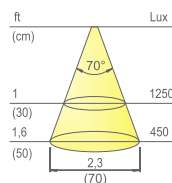

### Surface LED spotlight with asymmetrical beam

**Materials:**  
thermoplastic polymers, PMMA

**Finishes**  
chrome plated, aluminium,  
satin nickel, steel

**Light source:**  
SMD LED module

**Wiring:**  
79" (2000mm)

**Application type:**  
universal

**Installation:**  
surface

**Patented**

**Colour appearance** natural white  
**Colour temperature** 4300 Kelvin  
**Luminous flux** 390 lm  
**Luminous efficiency** 130 lm/W  
**CRI** Ra ≥ 80

**Colour appearance** warm white  
**Colour temperature** 3000 Kelvin  
**Luminous flux** 360 lm  
**Luminous efficiency** 120 lm/W  
**CRI** Ra ≥ 80

**Colour appearance** super warm white  
**Colour temperature** 2700 Kelvin  
**Luminous flux** 360 lm  
**Luminous efficiency** 120 lm/W  
**CRI** Ra ≥ 80