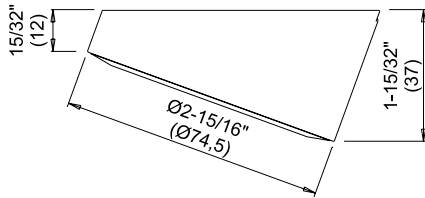

SMALLY OB PLUS

Code	Watt & Volt	Light colour
13649_ _N	3W @ 12Vdc	natural white
13649_ _B	3W @ 12Vdc	warm white
13649_ _B1	3W @ 12Vdc	super warm white

Code	Finish
09	chrome plated
10	aluminium
17	satin nickel
19	steel

LED CONVERTER NOT INCLUDED. TO BE ORDERED SEPARATELY.

SETS OF 2, 3, 4 OR 5 SMALLY OB PLUS AND LED CONVERTER ARE AVAILABLE ON REQUEST.

SMALLY OB, with 20° inclined support, is installed on surface and against the vertical wall, allowing to easily hide the power cable at the back of the shelf. SMALLY OB incorporates a high-performance LED SMD module with **no-dot effect technology**, ensuring a uniform projection beam without the dot effect. SMALLY OB PLUS features the innovative **Plug&Play system (patented)**, for easy disconnection of the power cord from the spotlight.

FOR LED CONVERTERS AND ACCESSORIES SEE PAGE 200.

FINISHES