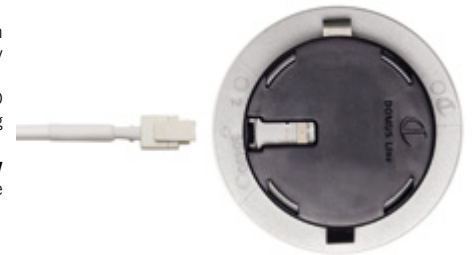

### Surface LED spotlight with asymmetrical beam

**Materials:**  
thermoplastic polymers, PMMA

**Finishes**  
chrome plated, aluminium,  
satin nickel, steel

**Light source:**  
SMD LED module

**Wiring:**  
79" (2000mm)

**Application type:**  
universal

**Installation:**  
surface

**Patented**

**Colour appearance** natural white  
**Colour temperature** 4300 Kelvin  
**Luminous flux** 390 lm  
**Luminous efficiency** 130 lm/W  
**CRI** Ra ≥ 80

SMALLY OB PLUS

Code	Watt & Volt	Light colour
13649_ _N	3W @ 12Vdc	natural white
13649_ _B	3W @ 12Vdc	warm white
13649_ _B1	3W @ 12Vdc	super warm white

Code	Finish
09	chrome plated
10	aluminium
17	satin nickel
19	steel

LED CONVERTER NOT INCLUDED. TO BE ORDERED SEPARATELY.

SETS OF 2, 3, 4 OR 5 SMALLY OB PLUS AND LED CONVERTER ARE AVAILABLE ON REQUEST.

SMALLY OB, with 20° inclined support, is installed on surface and against the vertical wall, allowing to easily hide the power cable at the back of the shelf. SMALLY OB incorporates a high-performance LED SMD module with **no-dot effect technology**, ensuring a uniform projection beam without the dot effect. SMALLY OB PLUS features the innovative **Plug&Play system (patented)**, for easy disconnection of the power cord from the spotlight.