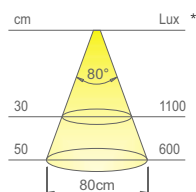

* values referring to MISS SHE TWA 1000mm

Colour appearance	Tunable White
Colour temperature	2700 - 4000 Kelvin
Luminous efficiency	85 lm/W
CRI	Ra ≥ 90