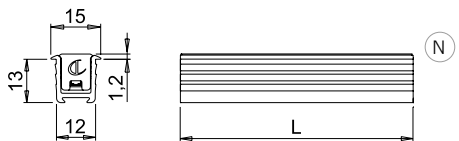

(N) This drawing shows the profile's overall dimensions. See installation manual for more details.

**Tunable White (TWA)** luminaires of the D-MOTION collection allow the static or dynamic colour temperature selection (2700 - 4000 K) by a remote selector supplied separately.