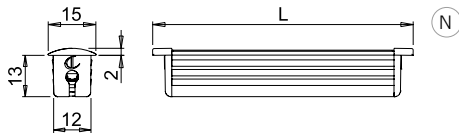

(N) This drawing shows the profile's overall dimensions. See installation manual for more details.