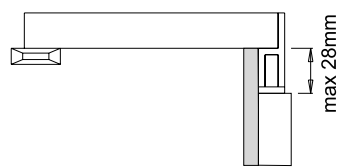

SMD LED module

Wiring:

800mm

Application type:

bathrooms

Installation:

on mirrors or walls

LADY is a LED luminaire for bathrooms, with **protection rating IP44**. **Designed with a special universal bracket**, it can be installed directly on the mirror, on the edge of the mirror profile or **on the wall**. It has a **power supply unit for direct connection to the mains electricity** and is available in three lengths, 500 mm, 700 mm and 900 mm, with touch black finish.

*values referring to LADY 900mm

Colour appearance	warm white
Colour temperature	3000 K
Luminous efficiency	80 lm/W
CRI	Ra ≥ 80

LADY DX

for universal installation

CE IP44

Code	Length	Watt & Volt
1528746BP	500mm	10W @230Vac
1528846BP	700mm	13W @230Vac
1528946BP	900mm	15W @230Vac

LED CONVERTER INCLUDED.

230V

BRACKET FOR CANTILEVERED FIXING ON THE EDGE OF THE MIRROR PROFILE.

BRACKET FOR DIRECT FIXING ON THE MIRROR WITH A MAXIMUM THICKNESS OF 7mm.

The **LADY** bracket can also be used for direct installation on the wall. The luminaire comes with an IP44 junction box, housed in the fixing bracket, for direct connection to the mains electricity.