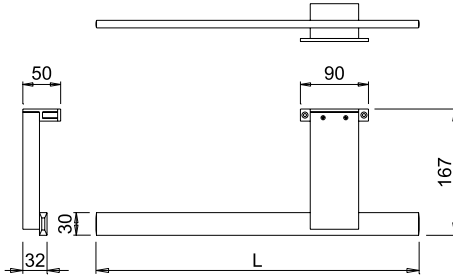

SMD LED module

Wiring:

800mm

Application type:

bathrooms

Installation:

on mirrors or walls

LADY is a LED luminaire for bathrooms, with **protection rating IP44**. **Designed with a special universal bracket**, it can be installed directly on the mirror, on the edge of the mirror profile or **on the wall**. It has a **power supply unit for direct connection to the mains electricity** and is available in three lengths, 500 mm, 700 mm and 900 mm, with touch black finish.

*values referring to LADY 900mm

Colour appearance	warm white
Colour temperature	3000 K
Luminous efficiency	80 lm/W
CRI	Ra ≥ 80

LADY DX

for universal installation

CE IP44

Code	Length	Watt & Volt
1528746BP	500mm	10W @230Vac
1528846BP	700mm	13W @230Vac
1528946BP	900mm	15W @230Vac

LED CONVERTER INCLUDED.

230V

BRACKET FOR CANTILEVERED FIXING ON THE EDGE OF THE MIRROR PROFILE.

BRACKET FOR DIRECT FIXING ON THE MIRROR WITH A MAXIMUM THICKNESS OF 7mm.

The **LADY** bracket can also be used for direct installation on the wall. The luminaire comes with an IP44 junction box, housed in the fixing bracket, for direct connection to the mains electricity.