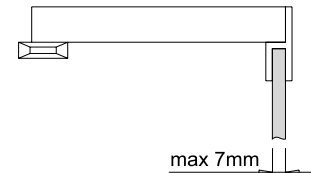

SMD LED module

Wiring:

800mm

Application type:

bathrooms

Installation:

on mirrors or walls

LADY is a LED luminaire for bathrooms, with **protection rating IP44**. **Designed with a special universal bracket**, it can be installed directly on the mirror, on the edge of the mirror profile or **on the wall**. It has a **power supply unit for direct connection to the mains electricity** and is available in three lengths, 500 mm, 700 mm and 900 mm, with touch black finish.

*values referring to LADY 900mm

Colour appearance	warm white
Colour temperature	3000 K
Luminous efficiency	80 lm/W
CRI	Ra ≥ 80

LADY DX

for universal installation

CE IP44

Code	Length	Watt & Volt
1528746BP	500mm	10W @230Vac
1528846BP	700mm	13W @230Vac
1528946BP	900mm	15W @230Vac

LED CONVERTER INCLUDED.

230V

BRACKET FOR CANTILEVERED FIXING ON THE EDGE OF THE MIRROR PROFILE.

BRACKET FOR DIRECT FIXING ON THE MIRROR WITH A MAXIMUM THICKNESS OF 7mm.

The **LADY** bracket can also be used for direct installation on the wall. The luminaire comes with an IP44 junction box, housed in the fixing bracket, for direct connection to the mains electricity.