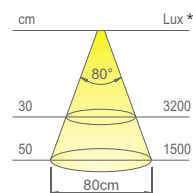

SMD LED module

Wiring:

800mm

Application type:

bathrooms

Installation:

on mirrors or walls

LADY is a LED luminaire for bathrooms, with **protection rating IP44**. **Designed with a special universal bracket**, it can be installed directly on the mirror, on the edge of the mirror profile or **on the wall**. It has a **power supply unit for direct connection to the mains electricity** and is available in three lengths, 500 mm, 700 mm and 900 mm, with touch black finish.

*values referring to LADY 900mm

Colour appearance	warm white
Colour temperature	3000 K
Luminous efficiency	80 lm/W
CRI	Ra ≥ 80

LADY DX

for universal installation

CE IP44

Code	Length	Watt & Volt
1528746BP	500mm	10W @230Vac
1528846BP	700mm	13W @230Vac
1528946BP	900mm	15W @230Vac