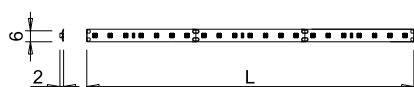

Compatible with profiles:

- APEX79
- APEX H7
- APEX
- DIVA
- GOCCIA
- ICY
- KOBI
- LEDYE
- MICY
- SKYLINE
- SPLITTY
- THEA
- TWIG
- TWIG XO
- TWIG XA