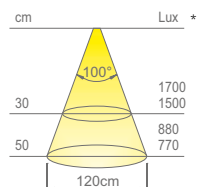

twin LED module

**Number of LEDs:**

168 twin LED/metre

**Application type:**

universal

**Installation:**

surface or integrated into the profiles

**FLEXYLED SHE6B D-MOTION PW** is an LED strip with 168 twin LED/m with 3M® high-strength adhesive base, developed to be installed on the surface or inside profiles with removable diffuser screen. Available in modules of 100cm, 200cm, 250cm and 300cm equipped with 2000mm power cable and Micro24 connector. The LED converter and the selector for adjusting the color temperature are supplied separately; for all models see domusline.com/accessories/.

<b>Colour appearance</b>	D-MOTION
<b>Colour temperature</b>	2600 - 3900 K
<b>Luminous flux</b>	580 - 670 lm/m
<b>Luminous efficiency</b>	58 - 67 lm/W
<b>CRI</b>	Ra 95

\* values referring to FLEXYLED SHE6B D-M PW 1000mm

modules with 168 twin LED/metre

Code	Length	Watt & Volt	Light colour
1505201/100	1000mm	10W @ 24Vdc	2600 - 3900 K
1505201/200	2000mm	20W @ 24Vdc	2600 - 3900 K
1505201/250	2500mm	25W @ 24Vdc	2600 - 3900 K
1505201/300	3000mm	30W @ 24Vdc	2600 - 3900 K