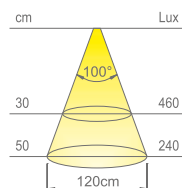

HE LED module (120 LED/m)

Wiring:

2000mm

Application type:

wardrobe, kitchen larder

Installation:

recessed

FLEXYLED SE H4 is a side-emitting flexible LED profile. Created using new silicone extrusion technology, it is designed for recessed installation in a groove only 4mm wide and 10mm deep flush with the panel. Available in five precabled modules: 100, 150, 200, 250, and 300cm.

Colour appearance natural white
Colour temperature 4000 K
Luminous efficiency 70 lm/W
CRI Ra ≥ 80

Colour appearance warm white
Colour temperature 3100 K
Luminous efficiency 70 lm/W
CRI Ra ≥ 80

* values referring to FLEXYLED SE H4 1000mm