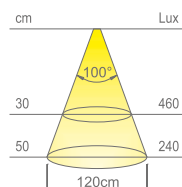

HE LED module (120 LED/m)

Wiring:

2000mm

Application type:

wardrobe, kitchen larder

Installation:

recessed

FLEXYLED SE H4 is a side-emitting flexible LED profile. Created using new silicone extrusion technology, it is designed for recessed installation in a groove only 4mm wide and 10mm deep flush with the panel. Available in five precabled modules: 100, 150, 200, 250, and 300cm.

Colour appearance natural white
Colour temperature 4000 K
Luminous efficiency 70 lm/W
CRI Ra ≥ 80

Colour appearance warm white
Colour temperature 3100 K
Luminous efficiency 70 lm/W
CRI Ra ≥ 80

* values referring to FLEXYLED SE H4 1000mm