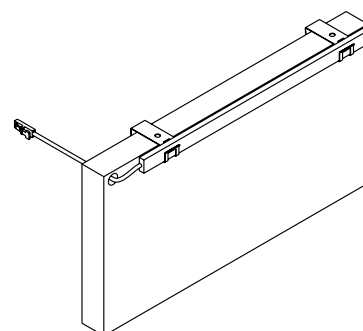

CONVERTER NOT INCLUDED. TO BE ORDERED SEPARATELY.

(N) This drawing shows the profile's overall dimensions. See installation manual for more details.

MODULARITY

FLEXYLED SE H4 can be divided at 25mm intervals.

PRESS-ON INSTALLATION

The FLEXYLED SE H4 does not require glue or other kinds of adhesive.

SURFACE INSTALLATION

Stainless steel fixing clip for supports with a minimum thickness of 13 mm - maximum 22 mm. Sold separately code: 4012600