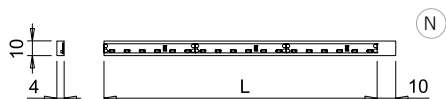

FLEXYLED SE H4

120 LED/m modules

Code	Length	Watt & Volt	Light colour	Finish
1281501N/100	1000mm	12W @ 12Vdc	natural white	white
1281501N/150	1500mm	18W @ 12Vdc	natural white	white
1281501N/200	2000mm	22W @ 12Vdc	natural white	white
1281501N/250	2500mm	27W @ 12Vdc	natural white	white
1281501N/300	3000mm	30W @ 12Vdc	natural white	white
1281501B/100	1000mm	12W @ 12Vdc	warm white	white
1281501B/150	1500mm	18W @ 12Vdc	warm white	white
1281501B/200	2000mm	22W @ 12Vdc	warm white	white
1281501B/250	2500mm	27W @ 12Vdc	warm white	white
1281501B/300	3000mm	30W @ 12Vdc	warm white	white

CONVERTER NOT INCLUDED. TO BE ORDERED SEPARATELY.

(N) This drawing shows the profile's overall dimensions. See installation manual for more details.