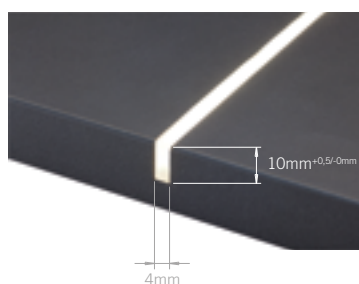

HE LED module (120 LED/m)

Wiring:

2000mm

Application type:

wardrobe, kitchen larder

Installation:

recessed

FLEXYLED SE H4 is a side-emitting flexible LED profile. Created using new silicone extrusion technology, it is designed for recessed installation in a groove only 4mm wide and 10mm deep flush with the panel. Available in five precabled modules: 100, 150, 200, 250, and 300cm.

CONVERTER NOT INCLUDED. TO BE ORDERED SEPARATELY.

(N) This drawing shows the profile's overall dimensions. See installation manual for more details.

MODULARITY

FLEXYLED SE H4 can be divided at 25mm intervals.