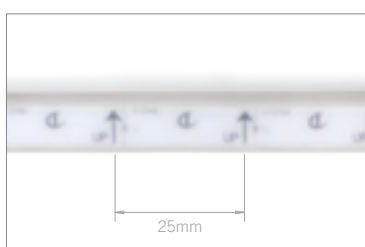

HE LED module (120 LED/m)

Wiring:

2000mm

Application type:

wardrobe, kitchen larder

Installation:

recessed

FLEXYLED SE H4 is a side-emitting flexible LED profile. Created using new silicone extrusion technology, it is designed for recessed installation in a groove only 4mm wide and 10mm deep flush with the panel. Available in five precabled modules: 100, 150, 200, 250, and 300cm.

CONVERTER NOT INCLUDED. TO BE ORDERED SEPARATELY.

(N) This drawing shows the profile's overall dimensions. See installation manual for more details.

FLEXYLED SE H4

120 LED/m modules - with double power cable

CONVERTER NOT INCLUDED. TO BE ORDERED SEPARATELY.

(N) This drawing shows the profile's overall dimensions. See installation manual for more details.

MODULARITY

FLEXYLED SE H4 can be divided at 25mm intervals.