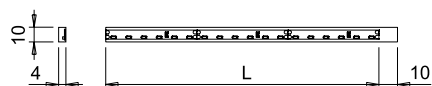

CONVERTER NOT INCLUDED. TO BE ORDERED SEPARATELY.

(N) This drawing shows the profile's overall dimensions. See installation manual for more details.

FLEXYLED SE H4

120 LED/m modules - with double power cable