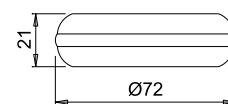

EASi DISK

self-powered radio control

Code	F0126000008
-------------	-------------

EASi is supplied with a support that can be fastened to the wall. The base integrates a magnet that easily houses the radio control.